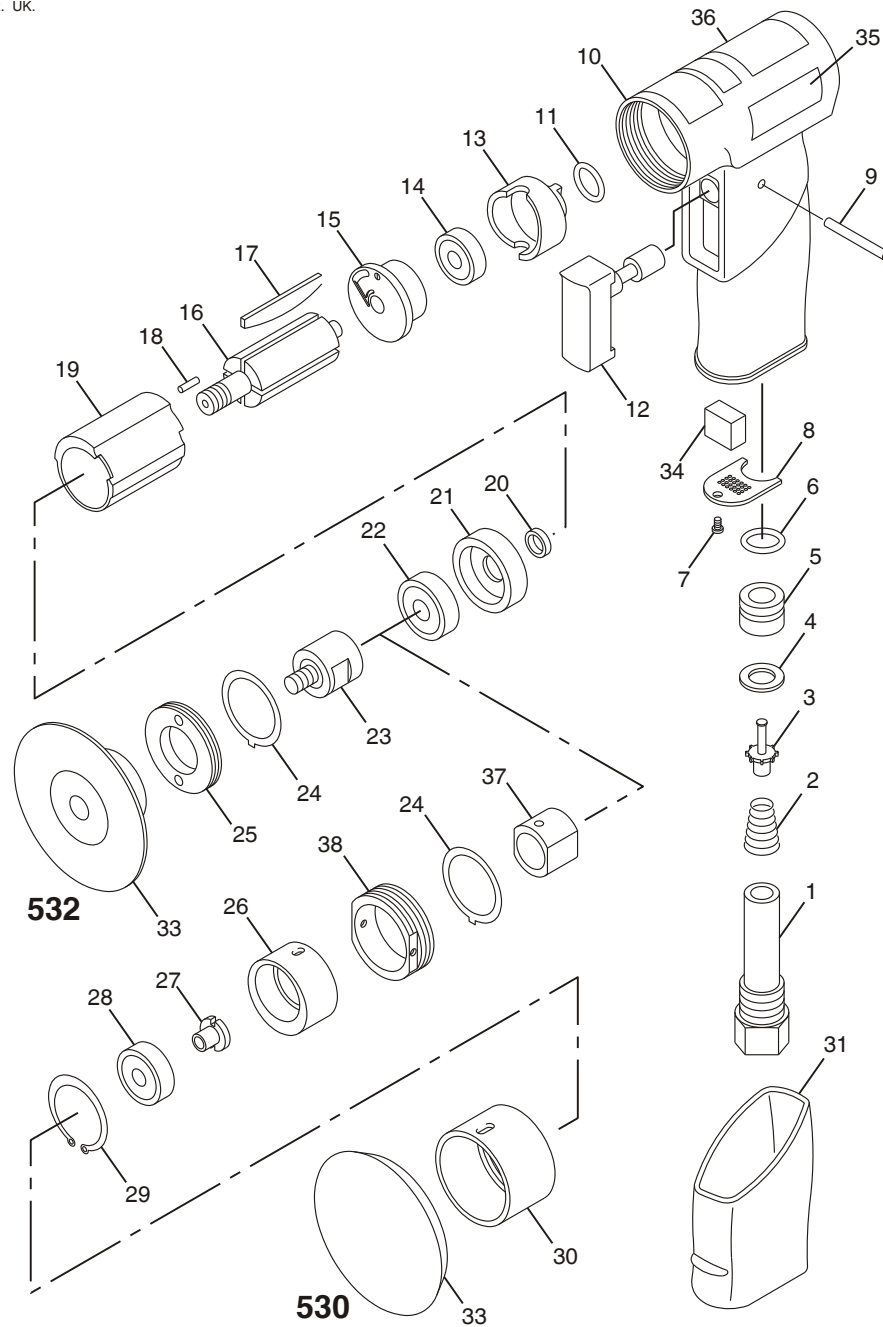

530 Random Orbital Sander 532 Rotary Sander

Index No.	Part No.	Description	No. Req'd.	Index No.	Part No.	Description	No. Req'd.
1	CA158052	Bushing-Air Inlet	1	21	CA158070	Endplate-Front	1
2	CA158053	Spring-Throttle	1	22	CA144800	Bearing-Ball 608ZZ	1
3	CA158054	Valve-Throttle	1	23	CA158071	Spindle (532)	1
4	CA158055	Seat-Throttle	1	24	CA158072	Spacer	1
5	CA158056	Spacer	1	25	CA158073	Nut-Clamp (532)	1
6	CA158057	O-Ring 9.8 ID x 2.4	1	26	CA158086	Hub-Orbital (530)	1
7	CA158058	Screw M3 x 8	1	27	CA158087	Nut (530)	1
8	CA158059	Deflector-Exhaust	1	28	CA158091	Bearing-Ball 608RS (530)	1
9	CA158060	Pin-Trigger	1	29	CA158090	Ring-Retaining Internal .866 (530)	1
10	CA158061	Housing-Motor	1	30	CA158088	Guard (530)	1
11	P092537	O-Ring-014	1	31	CA158074	Cover-Handle	1
12	CA158062	Trigger	1	33	CA158100	Pad-Sanding 3" Hook and Loop (530)	1
13	CA158063	Regulator	1	33	CA158102	Pad-Sanding 3" Roloc (532)	1
14	S039709	Bearing-Ball 626ZZ	1	34	CA158104	Muffler	1
15	CA158064	Endplate-Rear	1	35	CA158095	Decal-CP Desoutter	2
16	CA158065	Rotor	1	36	CA155648	Label-Warning	1
17	CA158066	Blade-Set	1	37	CA158084	Connector (530)	1
18	CA144797	Pin-Spring	1	38	CA158085	Nut-Clamp (530)	1
19	CA158068	Liner	1		CA144807	Wrench (Not Shown)(532)	1
20	CA158069	Spacer-Rotor	1		CA158089	Key (Not Shown)(530)	1