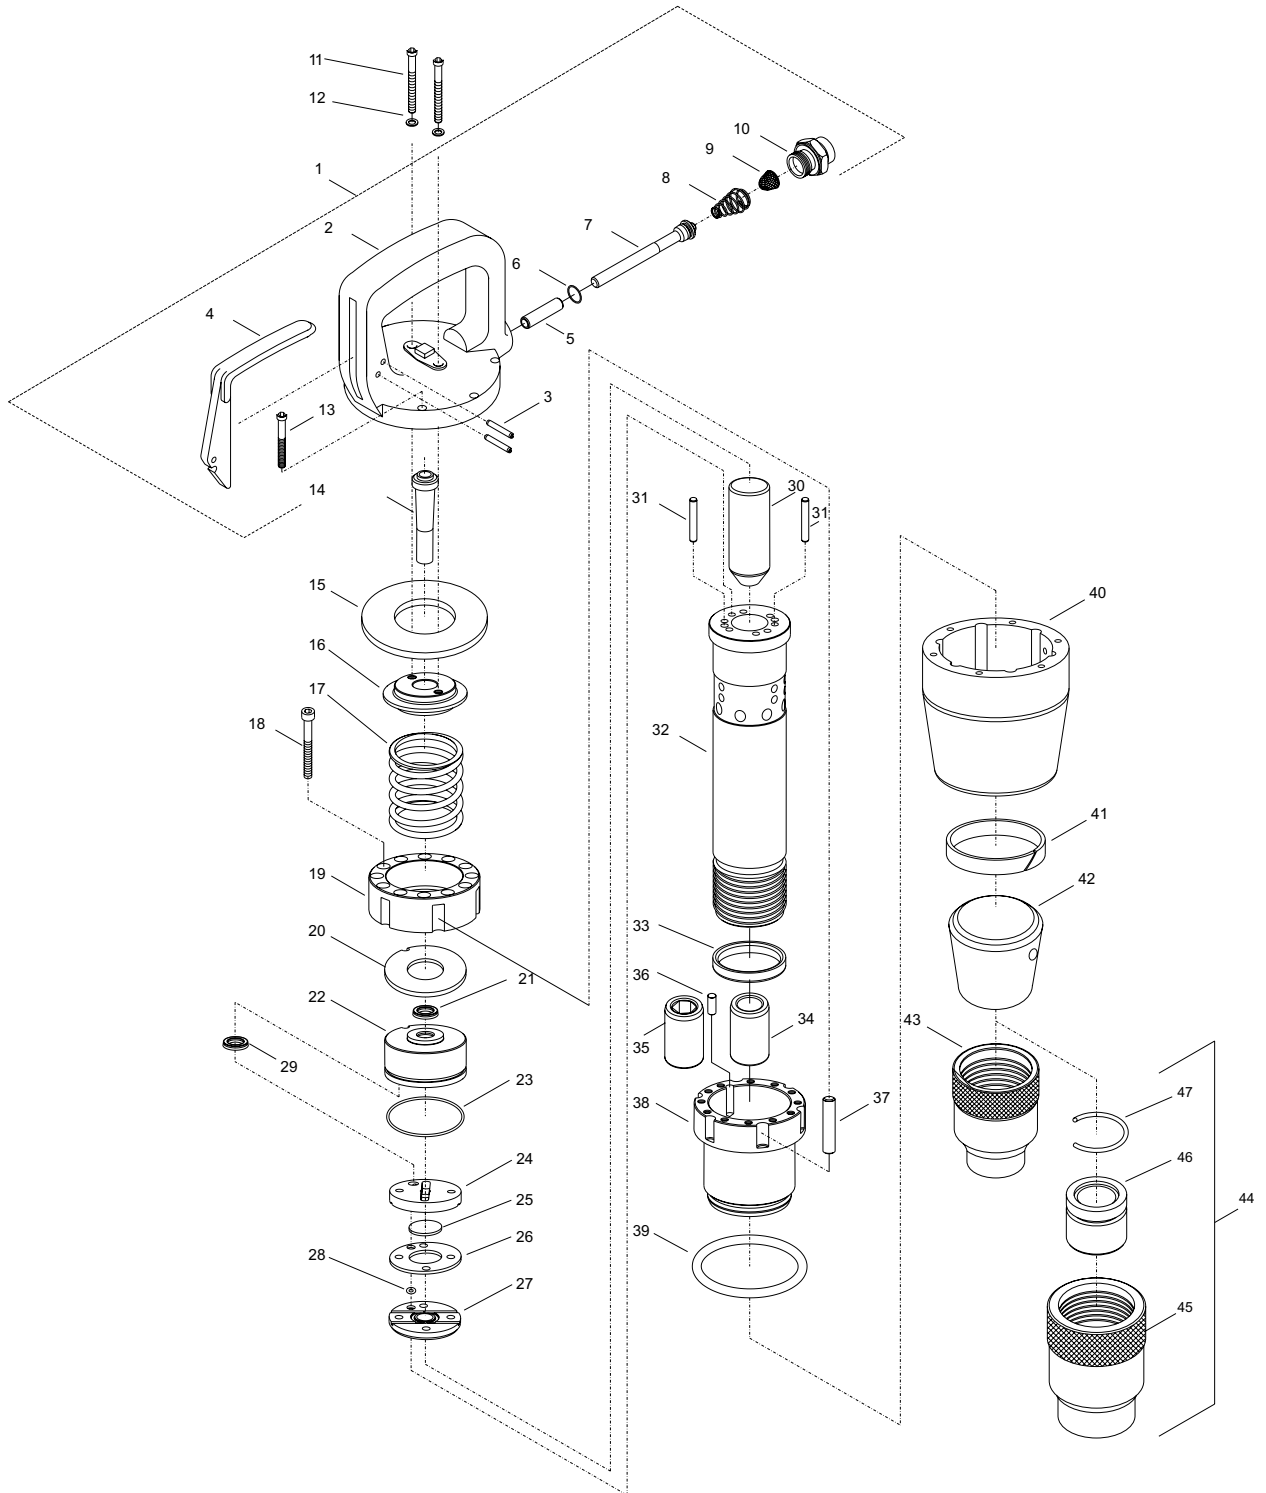

# EXPLODED VIEW OF CP 0017 SVR 3R, 3H

Ref. No.	Ordering No.	Qty.	Description
CP 0017 SVR 3R, 3H Chipping Hammer (from serial no. 04107U030N onwards)			
1	Z8726840		Handle assy. (consists of Item ref. Nos. 2,3,4,5,6,7,8,9&10)
2		1	Handle (includes ref. no. 5)
3	R133757	2	Pin - Throttle Lever
4	F815167	1	Lever - Throttle
5	P144656	1	Bushing - Throttle Valve
6	P083071	1	"O" - Ring (Throttle Valve)
7	P144202	1	Valve - Throttle
8	C077054	1	Spring - Throttle Valve
9	C036909	1	Strainer - Air
10	C092292	1	Bushing - Inlet
11	C051781	2	Screw - Socket Head 1/4-28 x 1 3/4
12	F826979	2	Washer - Flat
13	C064807	6	Screw - Socket Head 1/4-20 x 1 1/2
14	P144652	1	Tube - Air
15	H2320840	1	Buffer - Top
16	D5091840	1	Buffer Plate
17	H3438840	1	Spring
18	Q2885840	12	Screw - Socket Head M6 x 1
19	C4306840	1	Isolator Plate
20	H2326840	1	Buffer - Bottom
21	P144653	1	Seal - Air Tube
22	P144657	1	Housing - Shutoff
23	C116352	1	"O" - Ring
24	P144140	1	Lid - Upper Valve
25	P142921	1	Valve - Cycling
26	P144141	1	Case - Valve
27	P144142	1	Lid - Lower Valve
28	C087316	1	"O" Ring
29	P144659	1	Seat - Shutoff
30	P118662	1	Piston 3"
31	P144147	2	Pin - Dowel
32		1	Cylinder 3"
33	F035269	1	Ring - Retainer
34	P001550	1	Bushing - Round
35	P001551	1	Bushing - Hexagon
36	P145400	1	Pin - Dowel
37	Z8759840	1	Roller - Guide Kit (Consists of 6 roller guides)
38	C9203840	1	Adaptor - Cylinder
39	P144662	1	"O" - Ring
40	P145545	1	Housing - Isolator
41	P144663	1	Ring - Bearing
42	P144654	1	Deflector - Exhaust
43	P144441	1	Retainer - Oval Collar /Round Shank
44	P145545	1	Retainer - Oval Collar /Hexagon Shank (Optional) (includes reference numbers 45,46 & 47)
45	-	1	Retainer
46	P145458	1	Cylinder - Insert
47	P145459	1	Ring - Retaining