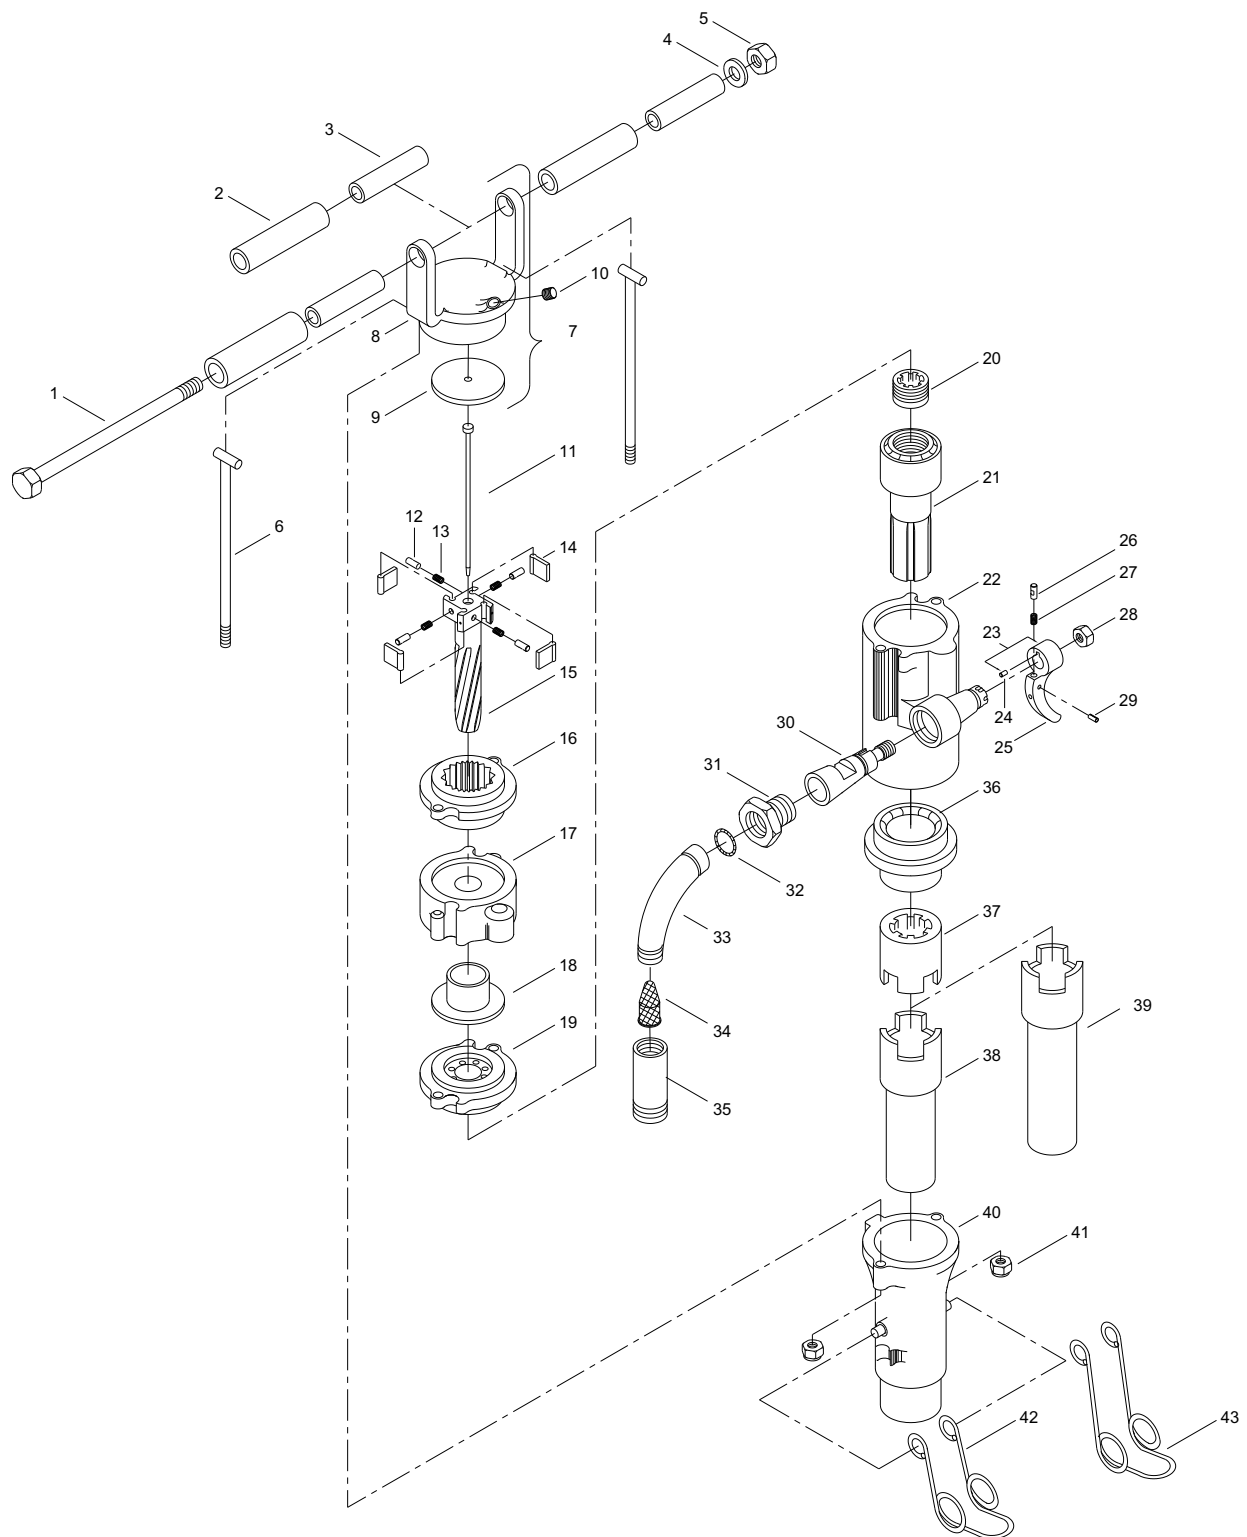

EXPLODED VIEW OF CP 0022

Ref. No.	Ordering No.	Qty.	Description
1	R075584	1	Bolt - Handle
2	R000692	3	Grip - Handle
3	R000694	3	Liner - Handle
4	R000142	1	Washer - Bolt key
5	R005742	1	Nut - Elastic stop
6	R075601	2	Bolt - Thru
7	F035373	1	Backhead (Includes item No. 8 & 9)
8		1	Backhead
9	R075580	1	Washer - Backhead
10	C077941	1	Plug - Pipe (3/8")
11	R075598	1	Rod - Air
12	R009224	4	Plunger - Pawl
13	R000619	4	Spring - Pawl plunger
14	R000617	4	Pawl
15	R075586	1	Bar - Rifle
16	R075585	1	Ring - Ratchet
17	R075583	1	Case - Valve
18	R075581	1	Valve
19	R075582	1	Valve seat
20	R075587	1	Nut - Rifle
21	R000037	1	Piston
22	R075577	1	Cylinder
23	R075589	1	Handle - Throttle valve (Includes item No.24 & 25)
24	R075592	1	Key - Throttle handle
25		1	Handle - Throttle valve
26	R075590	1	Plunger - Throttle handle
27	R000528	1	Spring - Throttle valve
28	R075593	1	Nut - Elastic stop (1/2" - 20)
29	P089767	1	Pin - Throttle valve (3/32" x 5/16")
30	R075588	1	Valve - Throttle
31	R075599	1	Nut - Air swivel
32	C106884	1	O-ring
33	F814720	1	Swivel - Air inlet
34	R005584	1	Screen - Air Inlet
35	R005744	1	Sleeve - Air inlet
36	R075578	1	Bushing - Cylinder
37	R075597	1	Nut - Chuck rotation
38	R075596	1	Chuck (7/8" hex. X 3 1/4")
39	R146130	1	Chuck (7/8" hex. X 4 1/4")
40	R075645	1	Fronthead (7/8" Hex.)
41	R085164	2	Nut - Through bolt
42	R075646	1	Retainer (7/8" Hex. X 3 1/4")
43	R146131	1	Retainer (7/8" Hex. X 4 1/4")
44	R154915	1	Vibration handle kit (Includes item No. 45 & 46) not shown
45	R157932	2	Hex. nut (Thin)
46	R157933	1	Rod - Threaded