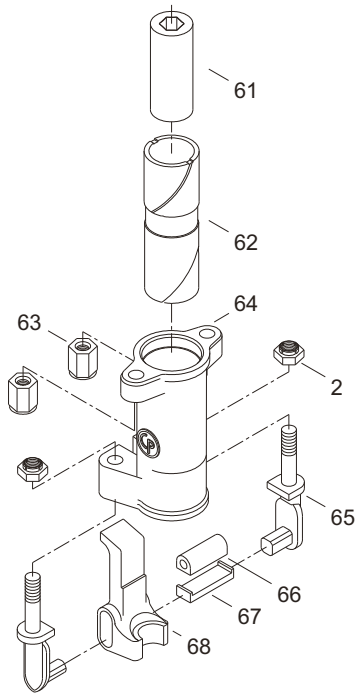

EXPLODED VIEW OF CP 0069

7/8" Hex X 4 1/4" Chuck & fronthead parts

1"Hex X 4 1/4" Chuck & fronthead parts

Ref. No.	Ordering No.	Qty.	Description
----------	--------------	------	-------------

7/8" Hex X 4 1/4" Chuck & fronthead parts