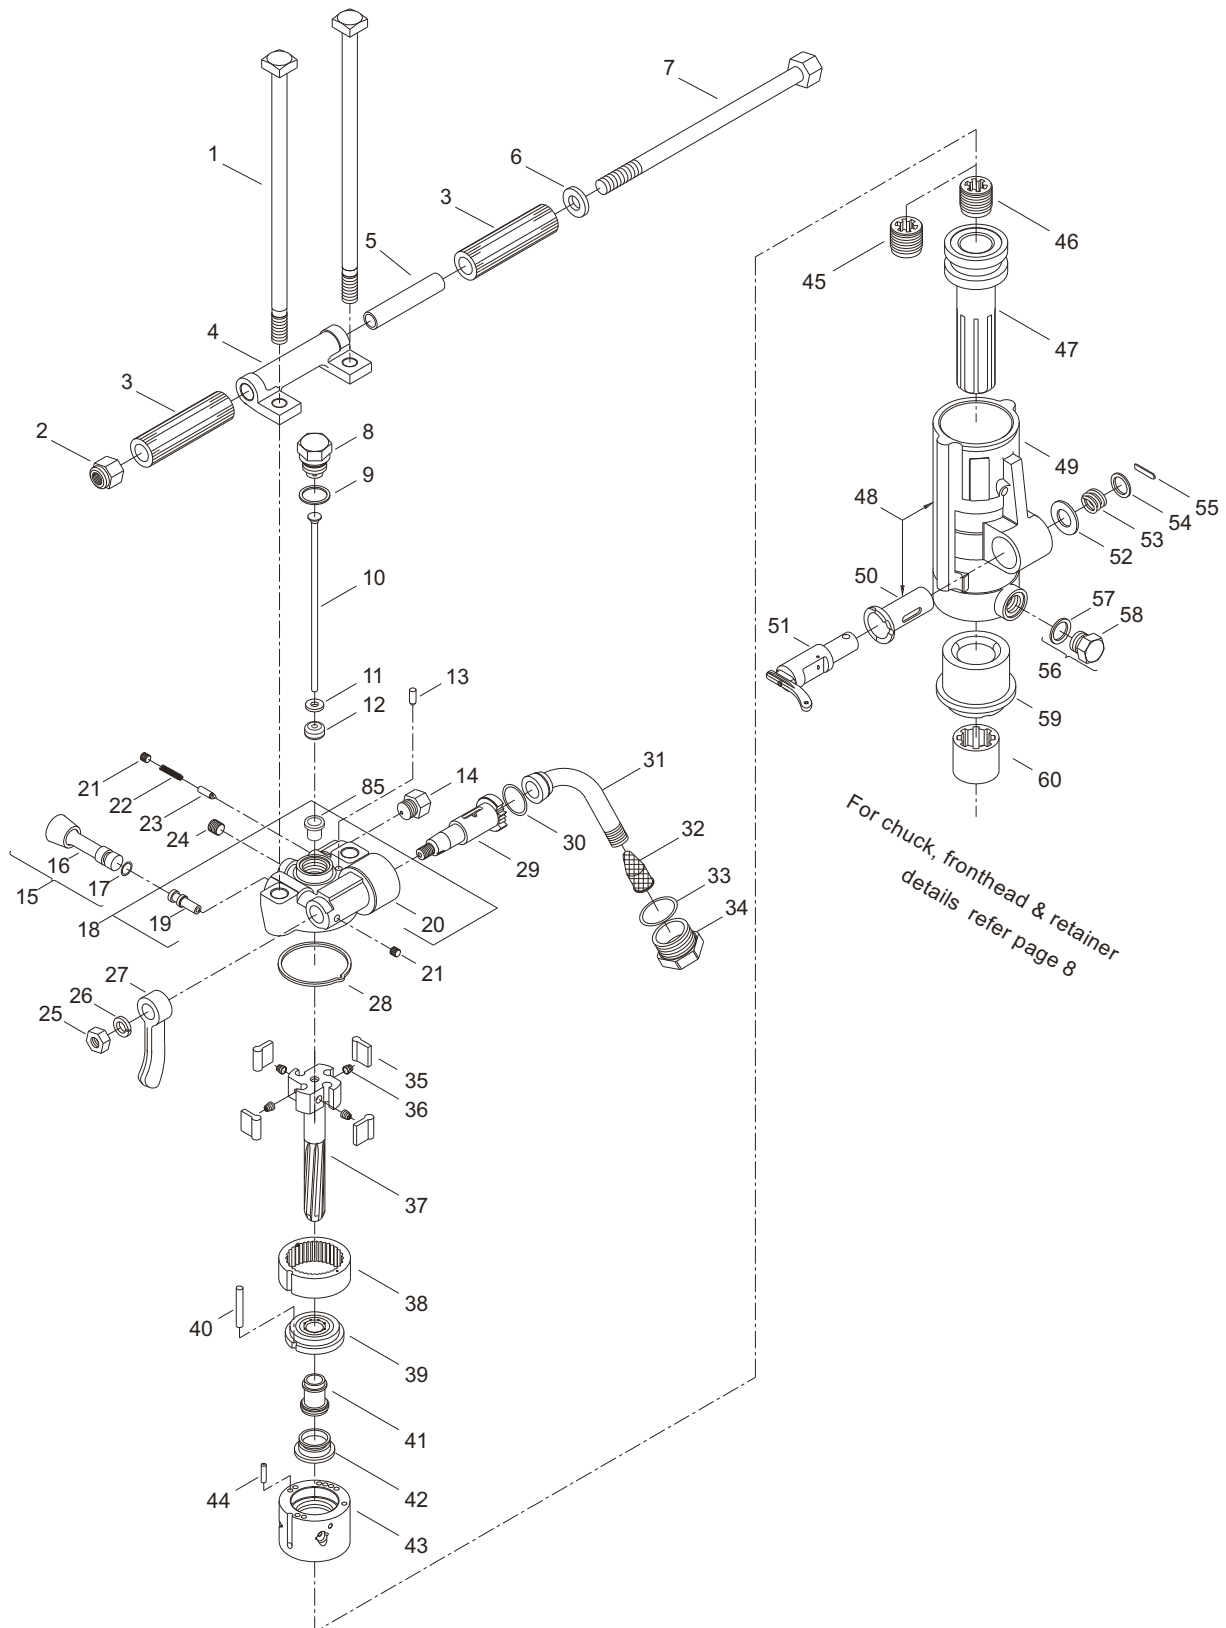

EXPLODED VIEW OF CP 0069

Ref. No.	Ordering No.	Qty.	Description
1	R085755	2	Rod - Side
2	R005742	3	Nut - Elastic stop
3	R075419	2	Grip - Handle
4	R086608	1	Bracket - Handle
5	R076172	2	Liner - Handle
6	R000142	1	Washer - Handle bolt key
7	R076173	1	Bolt - Handle
8	R076793	1	Plug - Air tube
9	R000537	1	Gasket
10	R093907	1	Tube - Air
11	R095169	1	Washer - Air tube
12	R090364	1	Rubber - Air tube
13	R075802	1	Pin - Valve plunger
14	R076372	1	Plug - Water connection
15	R079130	1	Plug - Water port (Incudes item No.16 & 17)
16		1	Plug - Water port
17	C079489	1	O-ring
18	R137744	1	Backhead (Incudes item No.19, 20 & 85)
19	R098054	1	Bushing - Water port
20		1	Backhead
21	C068064	2	Plug - Pipe (1/8")
22	R085671	1	Spring - Throttle valve
23	R086627	1	Plunger - Throttle valve
24	C068799	1	Plug - Pipe (1/4")
25	P002149	1	Nut - Valve handle
26	C036717	1	Lockwasher
27	R079124	1	Handle - Throttle valve
28	H0980438	1	Gasket
29	R086628	1	Valve - Throttle
30	P103521	1	O-ring
31	R075265	1	Swivel - Gooseneck
32	R005584	1	Screen - Air inlet
33	R110317	1	O-ring
34	R000530	1	Nut - Swivel
35	R075267	4	Pawl
36	R086654	4	Spring - Pawl
37	R093887	1	Bar - Rifle (1:30)
38	R137740	1	Ring - Ratchet
39	R093490	1	Cover - Valve case
40	R137741	1	Pin - Dowel
41	R085608	1	Spacer - Valve case
42	R093900	1	Valve
43	R085607	1	Case - Valve
44	R114133	1	Pin - Oiler
45	R075826	1	Nut - Rifle bar (1:30) bronze
46	R075839	1	Nut - Rifle bar (1:30) steel
47	R000126	1	Piston
48	R137742	1	Cylinder (Includes item No.48 & 49)
49		1	Cylinder
50	R085624	1	Bushing - Blower valve
51	R085623	1	Valve - Blower
52	R075777	1	Washer - Blower valve
53	R075778	1	Spring - Blower valve
54	R075780	1	Washer - Valve spring
55	R076266	1	Pin - Blower valve
56	R085611	1	Plug - Oil (Includes item No. 56 & 57)
57	R091176	1	Gasket - Oil plug
58		1	Plug - Oil
59	R137743	1	Bushing - Cylinder
60	R086733	1	Nut - Rotation
85	R137739	1	Bushing - Blow tube