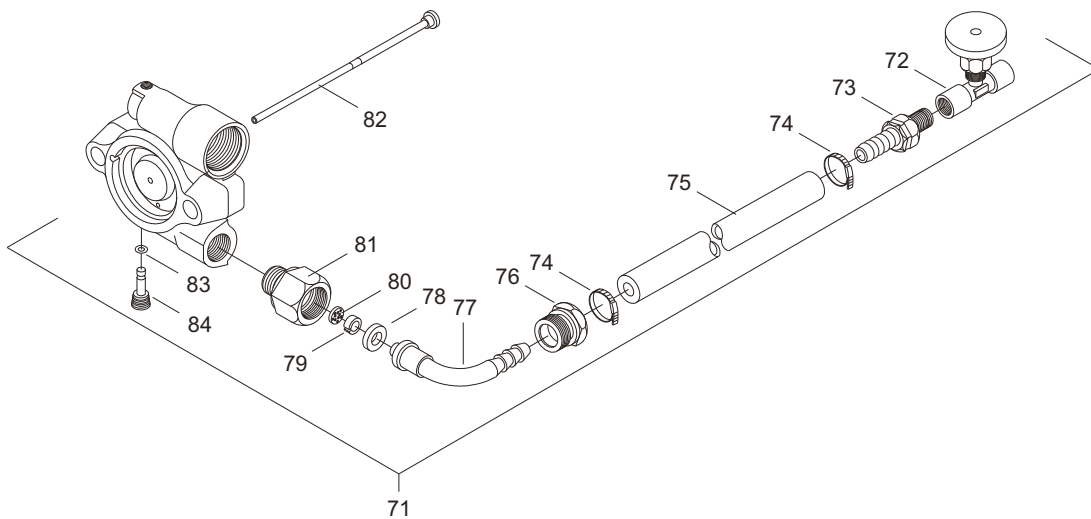

EXPLODED VIEW OF CP 0069

7/8" Hex X 4 1/4" Chuck & fronthead parts

1"Hex X 4 1/4" Chuck & fronthead parts

Ref. No.	Ordering No.	Qty.	Description
----------	--------------	------	-------------

7/8" Hex X 4 1/4" Chuck & fronthead parts