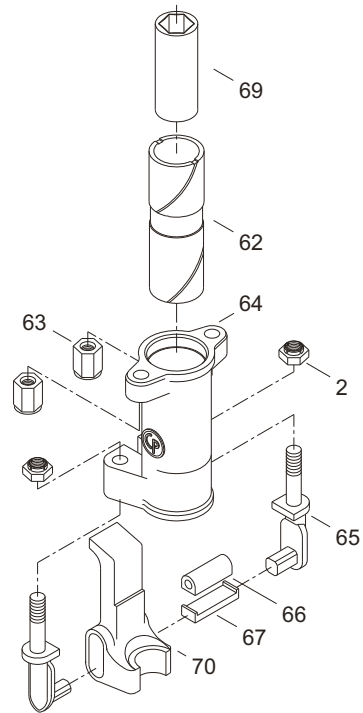

EXPLODED VIEW OF CP 0069

7/8" Hex X 4 1/4" Chuck & fronthead parts

1"Hex X 4 1/4" Chuck & fronthead parts

Ref. No.	Ordering No.	Qty.	Description
----------	--------------	------	-------------

7/8" Hex X 4 1/4" Chuck & fronthead parts