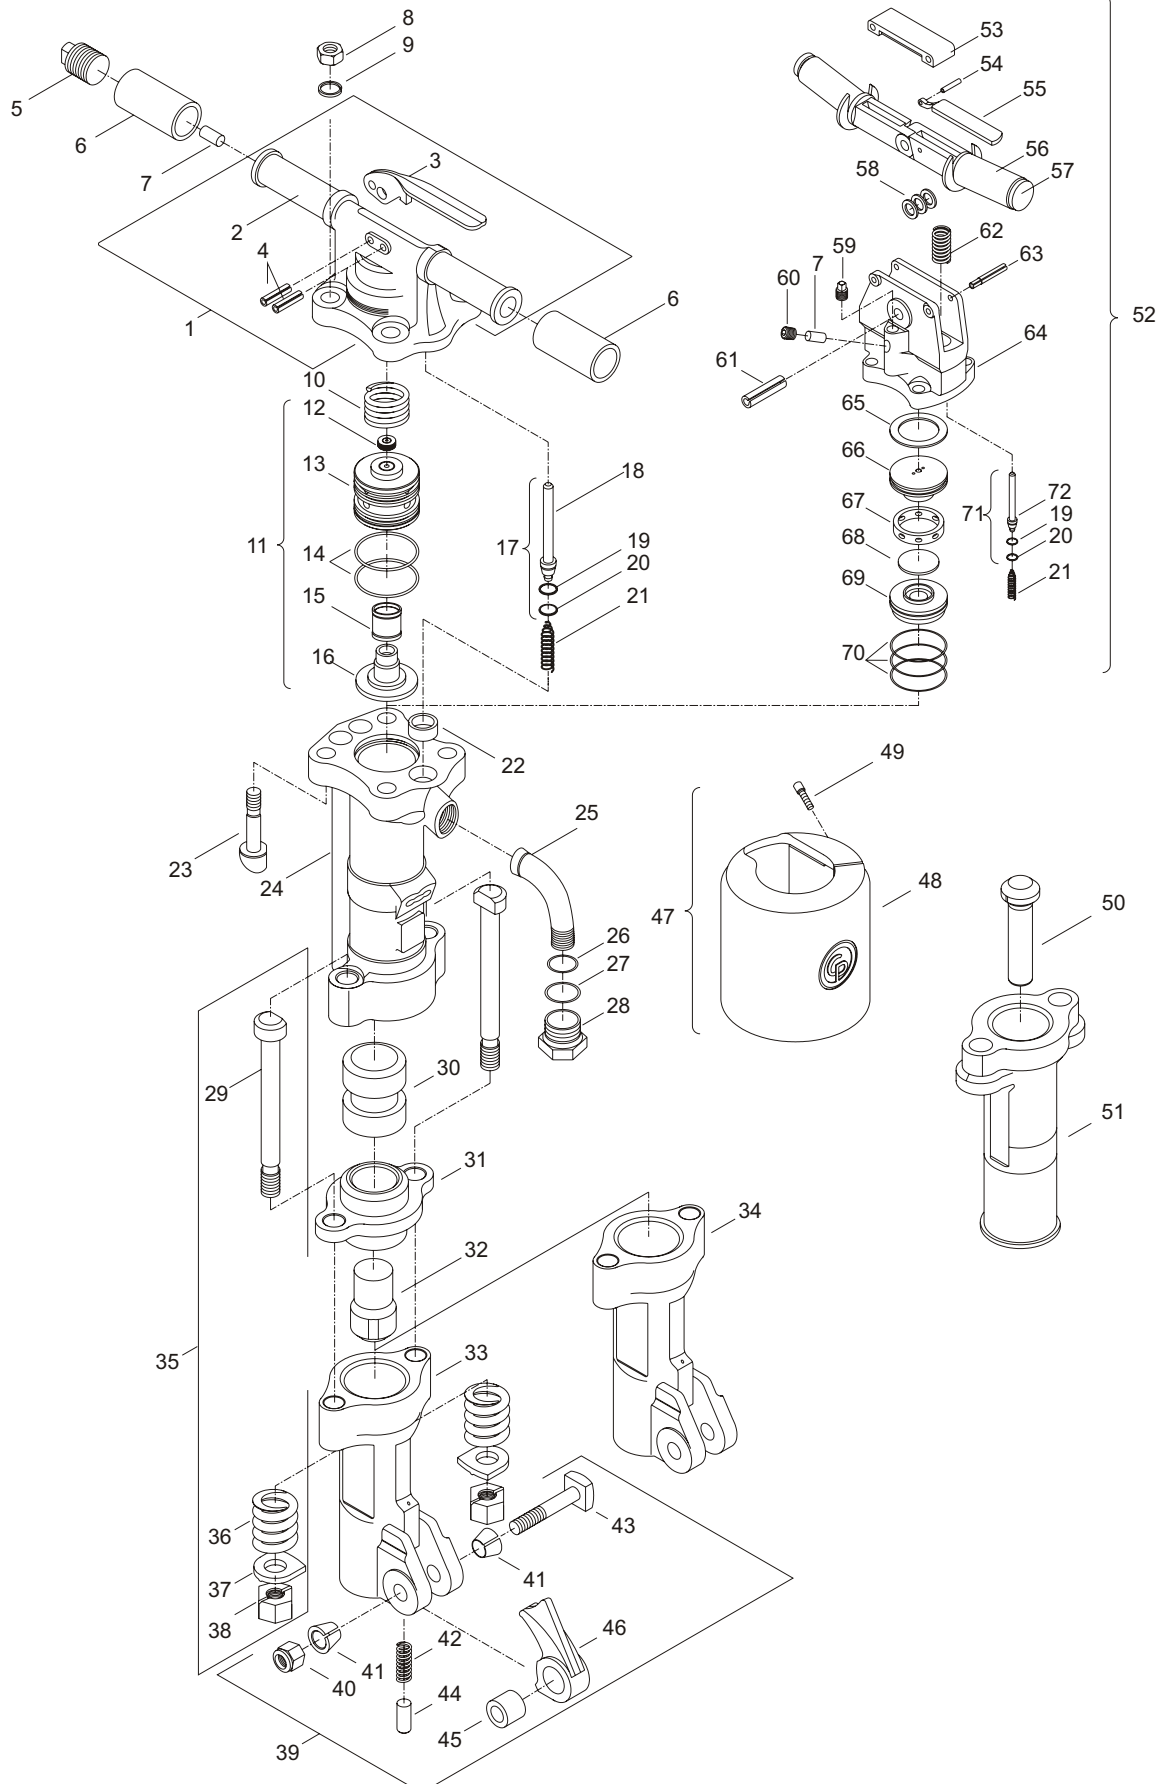

# EXPLODED VIEW OF CP 1230 S & VRS

Ref. No.	Ordering No.	Qty.	Description
1	F815390	1	Backhead assembly (Includes item No. 2, 3, 4 & 5)
2		1	Backhead
3	F814725	1	Lever - Throttle
4	R133433	2	Pin - Spirol
5	R075031	1	Plug - Oil
6	F816345	2	Grip - Rubber
7	C036901	1	Plug - Oil regulator
8	R006131	4	Nut - Hex.
9	P006239	4	Lock washer
10	R047961	1	Spring - Valve case
11	R122157	1	Valve case assembly (Includes item No. 12, 13, 14, 15 & 16)
12	P009876	1	Plug - Pipe
13	R047958	1	Case - Valve
14	R049854	2	O-ring
15	R047959	1	Valve
16	R047960	1	Lid - Valve case
17	R092894	1	Valve - Throttle (Includes item No. 18, 19 & 20)
18		1	Valve - Throttle
19	R098368	1	Seal - Throttle valve
20	R098369	1	Ring - Valve seal retaining
21	R005717	1	Spring - Throttle valve
22	R047965	1	Seal - Cylinder
23	R047962	4	Bolt - Backhead
24		1	Cylinder
25	R085269	1	Swivel - Air inlet
26	R110317	1	O-ring
27	P103521	1	O-ring
28	R000530	1	Nut - Inlet swivel
29	R047970	2	Bolt - Fronthead
30	R047967	1	Piston
31	R047966	1	Bushing - Anvil block
32	R085260	1	Block - Anvil
33	R047969	1	Fronthead (1 1/4" Hex.)
34	R047968	1	Fronthead (1 1/8" Hex.)
35	Z3628445	1	Side bolt kit, includes one pair of complete bolt assembly (Item No. 29, 36, 37 & 38)
36	R047971	2	Spring - Fronthead
37	R090584	2	Lock - Fronthead nut
38	R005721	2	Nut - Fronthead bolt
39	Z8319445	1	Latch kit (Includes item No. 40, 41, 42, 43, 44, 45 & 46)
40	P008999	1	Lock nut
41	R076562	2	Bushing - Retainer bolt
42	R086982	1	Spring - Plunger
43	R076853	1	Bolt - Latch
44	R092497	1	Plunger - Latch
45	R055818	1	Bushing
46	R092493	1	Latch - Retainer
47	K3216445	1	Muffler complete (Includes item No. 48 & 49)
48		1	Muffler
49	R117415	4	Screw - Allen cap
50	R085573	1	Block - Driving
51	R053916	1	Fronthead (Spike driver)
52	R145776	1	Backhead assembly (Includes item No. 53 to 72 & 7, 19, 20 & 21)
53	R157669	1	Cover - Buffer
54	R145866	1	Pin - Lever
55	R145781	1	Lever
56	R145788	2	Grip
57	R145780	2	Handle
58	R145861	3	Steel washer
59	R004975	1	Oil - Plug, square head
60	Q3217400	1	Plug
61	0108 1535 00	1	Pin - Roll
62	R145863	2	Spring
63	R157670	2	Pin - Stepped
64		1	Backhead
65	R146817	1	Gasket
66	R137339	1	Upper valve lid
67	R137337	1	Valve case
68	R137338	1	Valve
69	R145785	1	Lower valve lid
70	C137341	3	O-ring
71	R145782	1	Throttle valve (Includes item No. 72, 19 & 20)
72		1	Throttle valve