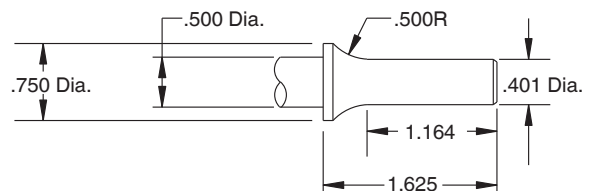

CHISEL SHANK DIMENSIONS

Index No.	Part No.	Description	No. Req'd.	Index No.	Part No.	Description	No. Req'd.
1	CA157637	Plate (Valve Disc)	1	11	CA157648	Seat-Front Valve	1
2	CA157638	Pin	2	12	CA157650	Cylinder	1
3	CA157639	Piston	1	13	CA157651	Deflector-Exhaust	1
4	CA157640	Retainer	1	14	CA157652	O-Ring-Valve	1
5	CA157642	Bushing-Valve	1	15	CA157653	O-Ring-Bushing	1
6	CA157643	Valve-Throttle	1	16	CA157659	Housing-Handle (Cast-In Logo)	1
7	CA157644	Trigger	1		CA156894	Decal-Warning (Not Shown)	1
8	CA157645	Spring-Throttle	1				
9	CA157646	Seat-Rear Valve	1				
10	CA157647	Valve-Washer	1				