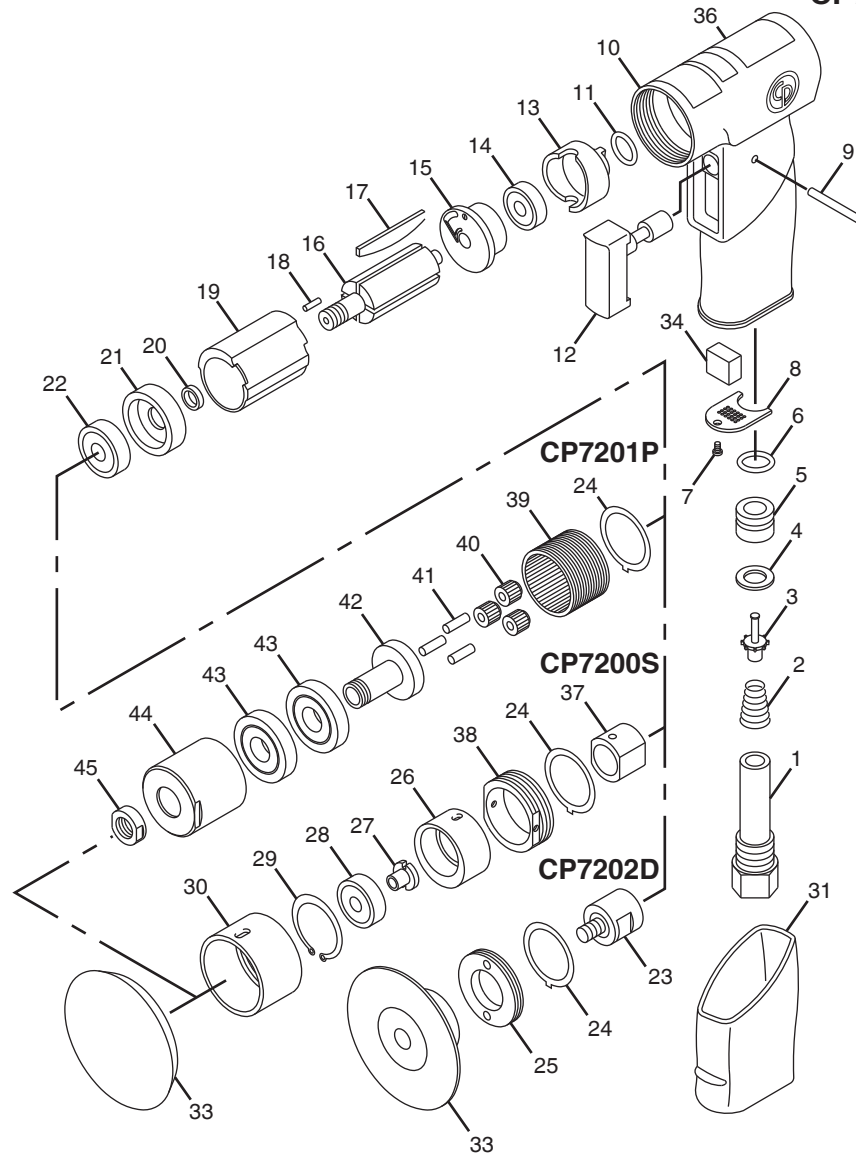

CP7200S/CP7201P/CP7202D

CP7200S Random Orbital Sander

CP7201P Polisher

CP7202D Rotary Sander

Index No.	Part No.	Description	No. Req'd.	Index No.	Part No.	Description	No. Req'd.
1	8940158329	Bushing-Air Inlet	1	28	CA158091	Bearing-Ball 608RS (CP7200S)	1
2	CA158053	Spring-Throttle	1	29	CA158090	Ring-Retaining Internal .866 (CP7200S)	1
3	CA158054	Valve-Throttle	1	30	CA158088	Guard (CP7200S)	1
4	CA158055	Seat-Throttle	1	31	CA158074	Cover-Handle	1
5	CA158056	Spacer	1	33	8940158330	Pad-Sanding 3" Hook & Loop(CP7200S)	1
6	CA158057	O-Ring 9.8 ID x 2.4	1		8940158334	Pad-Sanding 2" Hook & Loop(CP7200S)	1
7	CA158058	Screw M3 x 8	1		CA158102	Pad-Sanding 3" Roloc (CP7202D)	1
8	CA158059	Deflector-Exhaust	1	34	CA158104	Muffler	1
9	CA158060	Pin-Trigger	1	36	CA155648	Label-Warning	1
10	8940158333	Housing-Motor	1	37	CA158084	Connector (CP7200S)	1
11	P092537	O-Ring-014	1	38	CA158085	Nut-Clamp (CP7200S)	1
12	CA158062	Trigger	1	39	CA158077	Gear-Internal	1
13	CA158063	Regulator	1	40	CA158078	Gear-Idler	3
14	S039709	Bearing-Ball 626ZZ	1	41	CA158079	Pin-Idler	3
15	CA158064	Endplate-Rear	1	42	8940158331	Shaft-Spindle	1
16	CA158065	Rotor (CP7200S-CP7202D)	1	43	S025055	Bearing-Ball 6200ZZ	2
	CA158075	Rotor (CP7201P)	1	44	CA158081	Nut-Clamp	1
17	CA158066	Blade-Set	1	45	CA158082	Spacer	1
18	CA144797	Pin-Spring	1		CA158089	Key (Not Shown)(CP7200S)	1
19	CA158068	Liner	1		CA158083	Wrench (Not Shown)(CP7201P)	1
20	CA158069	Spacer-Rotor	1		CA144807	Wrench (Not Shown)(CP7202D)	1
21	CA158070	Endplate-Front (CP7200S-CP7202D)	1		CA158108	3" Pad-Polishing Soft(Not Shown)(CP7201P)	1
	CA158076	Endplate-Front (CP7201P)	1		CA158109	3" Pad-Polishing Hard(Not Shown)(CP7201P)	1
22	CA144800	Bearing-Ball 608ZZ	1		CA158110	3" Pad-Buffering (Not Shown)(CP7201P)	1
23	CA158071	Spindle (CP7202D)	1		8940158771	CP7201 Gear Removal Tool (Not Shown)	1
24	CA158072	Spacer	1		8940158772	2" Pad-Polishing Soft (Not Shown)	1
25	CA158073	Nut-Clamp (CP7202D)	1		8940158773	2" Pad-Polishing Hard (Not Shown)	1
26	CA158086	Hub-Orbital (CP7200S)	1		8940158774	2" Pad-Buffering (Not Shown)	1
27	8940158332	Nut (CP7200S)	1				