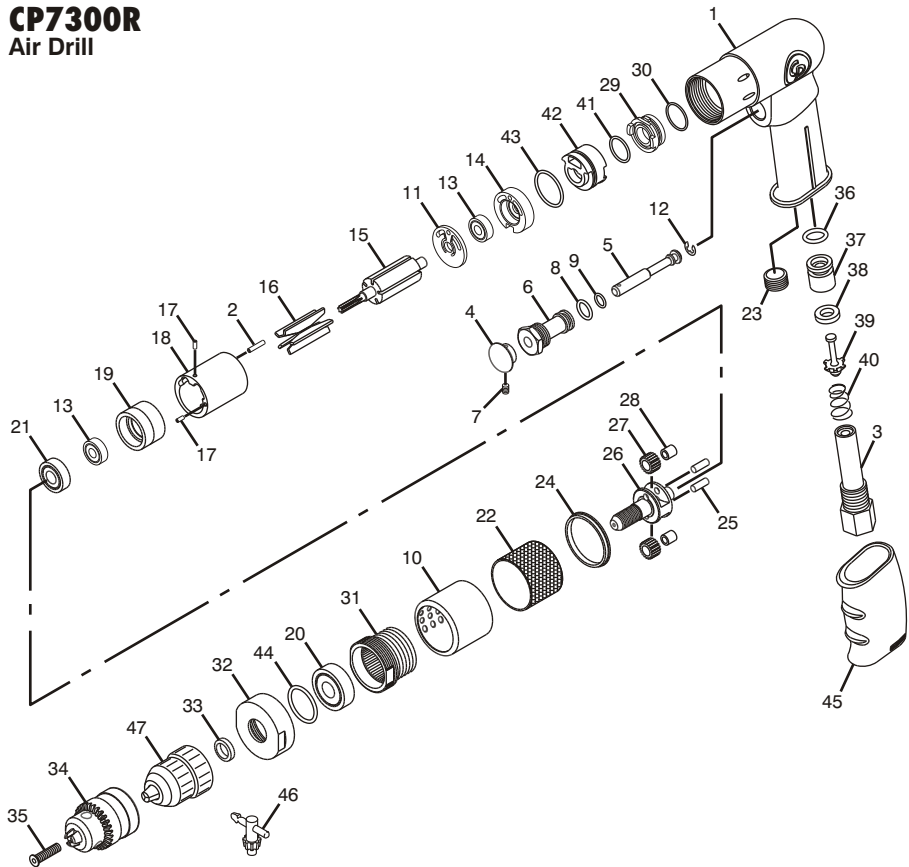

# CP7300R

## Air Drill

Index No.	Part No.	Description	No. Req'd.	Index No.	Part No.	Description	No. Req'd.
1	8940162100	Motor Housing	1	25	8940158744	Pin	2
2	8940158747	Spring Pin	1	26	8940162115	Cage	1
3	8940162101	Air Inlet	1	27	8940158745	Gear (Incl: Part No. 28)	2
4	8940162102	Trigger	1	28		Bushing	2
5	8940162103	Valve Stem	1	29	8940162116	Reverse Knob	1
6	8940162104	Valve Bushing	1	30	8940162117	O-Ring	1
7	8940162105	Set Screw	1	31	8940158735	Internal Gear	1
8	8940162106	O-Ring	1	32	8940158736	Clamp Nut	1
9	8940162107	O-Ring	1	33	8940158746	Washer	1
10	8940158729	Exhaust Deflector	1	34	8940158751	Drill Chuck	1
11	8940162108	End Plate	1	35	8940162118	Screw	1
12	8940162109	E-Ring	1	36	8940162119	O-Ring	1
13	S039709	Ball Bearing	2	37	8940162120	Valve	1
14	8940162110	Rear End Plate	1	38	8940162121	Rubber Spacer	1
15	8940158738	Rotor	1	39	8940162122	Valve Stem	1
16	8940158741	Rotor Blade Set (5)	1	40	8940162123	Spring	1
17	8940162111	Spring Pin	2	41	8940162124	O-Ring	1
18	8940162112	Cylinder	1	42	8940162125	Reversing Valve	1
19	8940162113	Front End Plate	1	43	8940162126	O-Ring	1
20	8940158685	Ball Bearing	1	44	8940162127	O-Ring	1
21	8940158686	Ball Bearing	1	45	8940158739	Rubber Grip	1
22	8940158742	Filter	1	46	8940162271	Chuck Key	1
23	8940162114	Set Screw	1	47	8940162272	1/4" QC Chuck	1
24	8940158743	Rubber Ring	1				