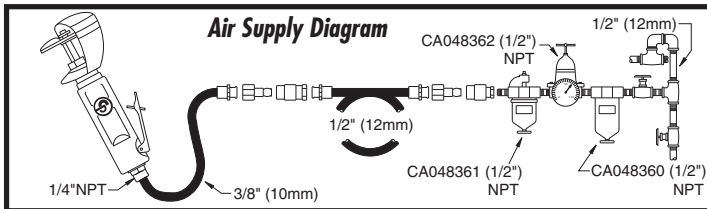

# CP874 Cut-Off Tool

Index No.	Part No.	Description	No. Req'd.
1	CA144870	Bushing-Air Inlet (Model A)	1
	CA157739	Bushing-Air Inlet (Model B)	1
2	CA144871	Ring-Retaining (Model A Only)	1
3	CA144872	Deflector-Exhaust (Model A)	1
	CA157734	Deflector-Exhaust (Model B)	
4	CA144873	Housing-Motor (Model A)	1
	CA157736	Housing-Motor (Model B)	
5	CA144874	O-Ring	1
6	CA144875	Valve-Throttle	1
7	CA144876	O-Ring	1
8	CA144877	Bushing-Throttle Valve	1
9	CA144878	Pin-Roll	1
10	CA144879	Lever-Throttle	1
11	CA144880	Spring-Throttle Valve	1
12	CA144881	Regulator-Air	1
13	CA144882	O-Ring	1
14	CA144883	O-Ring	1
15	CA144884	Plug-Throttle Valve	1
16	CA144885	Bearing-Ball	1
17	CA144886	Plate-Rear End (Incl: No. 18)	1
18	CA144887	Pin-Roll	2
19	CA144888	Rotor	1
20	CA144889	Blade Set-Rotor (4)	1
21	CA144890	Collar-Rotor	1
22	CA144891	Liner	1
23	CA144892	Plate-Front End (Incl: Nos. 18 & 24)	1
24	CA144893	Pin-Roll	1
25	CA144894	Bearing-Ball	1
26	CA144930	Spindle (Model A & B)	1
	CA157941	Spindle (Model C)	1
27	CA144896	Nut-Clamp	1
28	CA144931	Guard-Wheel	1
29	CA144932	Locknut	1
30	CA155312	Wheel-Cutting Set (5)	1
31	CA144934	Washer-Wheel (Model A & B)	1
	CA157942	Washer-Wheel (Model C)	1
32	CA144935	Screw	1
33	CA144936	Wrench-Allen	1
34	CA144908	Wrench-Spindle	1
35	CA157735	Silencer (Model B)	1
36	CA144813	Decal-Safety Warning (not shown)	1
	CA145449	Motor Assy. (Incl: Index Nos. 16, 17, 19, 20, 21, 22, 23, 25 & 26)	1
37	CA157797	Decal-Guard Warning	1