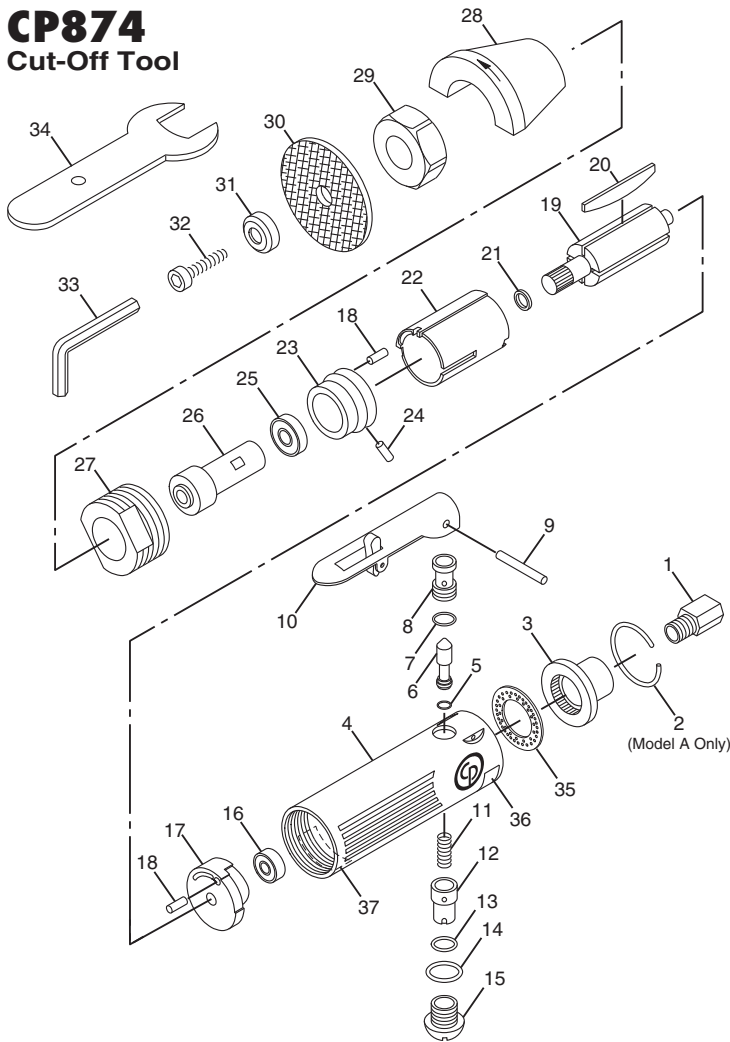

# CP874 Cut-Off Tool

Index No.	Part No.	Description	No. Req'd.
1	CA144870	Bushing-Air Inlet (Model A)	1
	CA157739	Bushing-Air Inlet (Model B)	1
2	CA144871	Ring-Retaining (Model A Only)	1
3	CA144872	Deflector-Exhaust (Model A)	1
	CA157734	Deflector-Exhaust (Model B)	
4	CA144873	Housing-Motor (Model A)	1
	CA157736	Housing-Motor (Model B)	
5	CA144874	O-Ring	1
6	CA144875	Valve-Throttle	1
7	CA144876	O-Ring	1
8	CA144877	Bushing-Throttle Valve	1
9	CA144878	Pin-Roll	1
10	CA144879	Lever-Throttle	1
11	CA144880	Spring-Throttle Valve	1
12	CA144881	Regulator-Air	1
13	CA144882	O-Ring	1
14	CA144883	O-Ring	1
15	CA144884	Plug-Throttle Valve	1
16	CA144885	Bearing-Ball	1
17	CA144886	Plate-Rear End (Incl: No. 18)	1
18	CA144887	Pin-Roll	2
19	CA144888	Rotor	1
20	CA144889	Blade Set-Rotor (4)	1
21	CA144890	Collar-Rotor	1
22	CA144891	Liner	1
23	CA144892	Plate-Front End (Incl: Nos. 18 & 24)	1
24	CA144893	Pin-Roll	1
25	CA144894	Bearing-Ball	1
26	CA144930	Spindle (Model A & B)	1
	CA157941	Spindle (Model C)	1
27	CA144896	Nut-Clamp	1
28	CA144931	Guard-Wheel	1
29	CA144932	Locknut	1
30	CA155312	Wheel-Cutting Set (5)	1
31	CA144934	Washer-Wheel (Model A & B)	1
	CA157942	Washer-Wheel (Model C)	1
32	CA144935	Screw	1
33	CA144936	Wrench-Allen	1
34	CA144908	Wrench-Spindle	1
35	CA157735	Silencer (Model B)	1
36	CA144813	Decal-Safety Warning (not shown)	1
	CA145449	Motor Assy. (Incl: Index Nos. 16, 17, 19, 20, 21, 22, 23, 25 & 26)	1
37	CA157797	Decal-Guard Warning	1