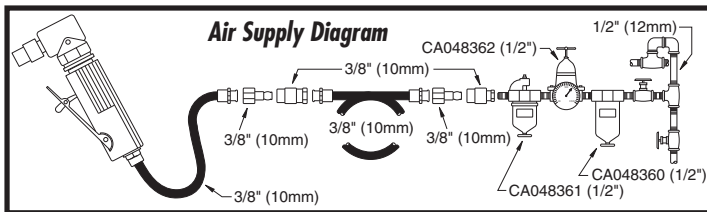

CP875 Mini-Angle Die Grinder

CP876 Die Grinder

Index No.	Part No.	Description	No. Req'd.
1	CA144786	Housing-Motor (Incl: Index No.34)	1
2	CA144787	Pin-Throttle	1
4	CA144788	Lever-Throttle (Incl: Lockout)	1
5	CA144789	Valve-Throttle	1
7	CA144842	O-Ring (P4)	1
8	CA144790	Spring-Throttle Valve	1
9	CA144843	O-Ring (P10)	1
10	CA144791	Plug-Throttle Valve	1
11	CA144844	O-Ring (P7)	1
12	CA144792	Collar-Rotor	1
13	CA144793	Bearing-Ball (CP875)	2
14	CA144794	Bearing-Ball (CP876)	1
15	CA144794	Plate-Rear End	1
16	CA144795	Rotor	1
17	CA144796	Blade Set-Rotor (4)	1
18	CA144797	Pin-Roll	2
19	CA144798	Liner	1
20	CA144799	Plate-Front End (CP875)	1
21	CA144855	Plate-Front End (CP876)	1
22	CA144800	Bearing-Ball (CP875)	2
23	CA144800	Bearing-Ball (CP876)	2
24	CA144801	Regulator-Air	1
25	CA144802	Pinion (CP875)	1
26	CA144803	Nut-Clamp (CP875)	1
27	CA144856	Nut-Clamp (CP876)	1
28	C138727	Collet (1/4 in.)	1
29	C139289	Collet (6 mm)	1
30	C138728	Nut-Collet	1
31	CA144806	Cap-Housing (CP875)	1
32	CA144857	Cap-Housing (CP876)	1
33	CA144807	Wrench-Spanner	2
34	CA144808	Head-Housing. (Incl: Grease Fitting)	1
35	CA144809	Gear-Bevel (CP875)	1
36	CA144810	Ring-Lock (CP875)	1
37	CA144811	Key (CP875)	1
38	CA144812	Spindle (CP 875)	1
39	CA144858	Spindle (CP 876)	1
40	CA147745	Bushing-Throttle Valve	1
41	CA144813	Decal Safety Warning (not shown)	1
42	CA145217	Motor Assy. (Incl: Index Nos. 13, 14, 15, 16, 17, 18, 19, 20 & 22) (CP875)	1
43	CA145315	Motor Assy. (Incl: Index Nos. 13, 14, 15, 16, 17, 18, 19, 20 & 33) (CP876)	1
44	CA145218	Gear Housing Assy. (Incl: Index Nos. 13, 20, 28, 30, 31, 32, & 33) (CP875)	1
45	CA145219	Housing Assy. (Incl: Index Nos. 1, 5, 7, 8, 9, 10, 11 & 21) (CP875, CP876)	1