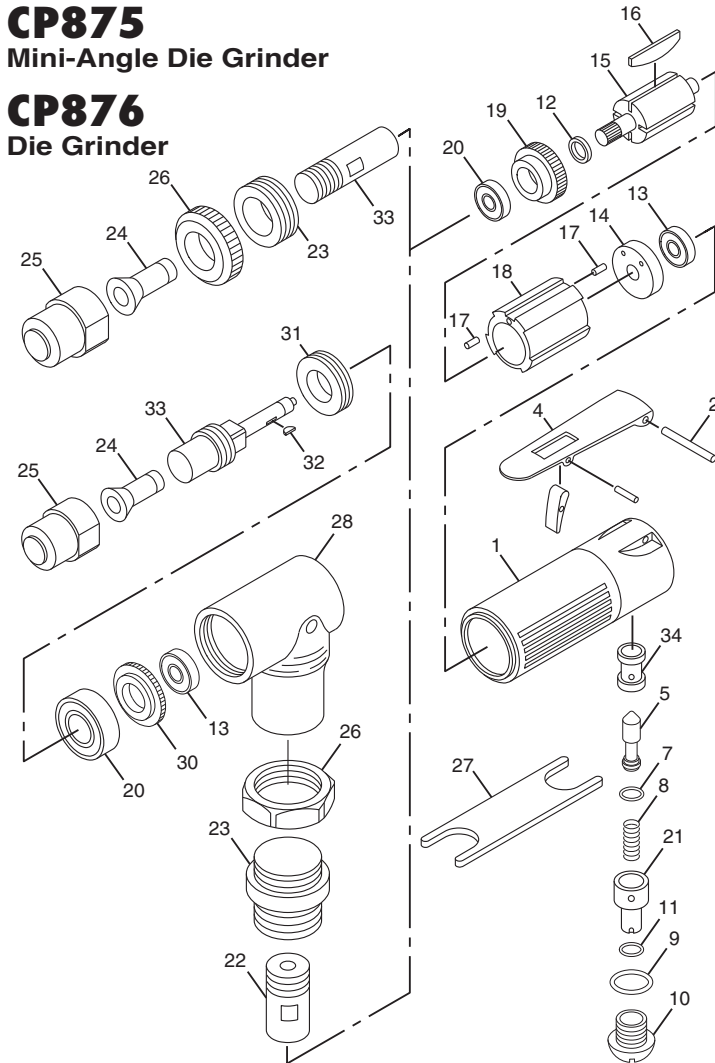

CP875 Mini-Angle Die Grinder

CP876 Die Grinder

Index No.	Part No.	Description	No. Req'd.
1	CA144786	Housing-Motor (Incl: Index No.34)	1
2	CA144787	Pin-Throttle	1
4	CA144788	Lever-Throttle (Incl: Lockout)	1
5	CA144789	Valve-Throttle	1
7	CA144842	O-Ring (P4)	1
8	CA144790	Spring-Throttle Valve	1
9	CA144843	O-Ring (P10)	1
10	CA144791	Plug-Throttle Valve	1
11	CA144844	O-Ring (P7)	1
12	CA144792	Collar-Rotor	1
13	CA144793	Bearing-Ball (CP875)	2
14	CA144794	Bearing-Ball (CP876)	1
15	CA144794	Plate-Rear End	1
16	CA144795	Rotor	1
17	CA144796	Blade Set-Rotor (4)	1
18	CA144797	Pin-Roll	2
19	CA144798	Liner	1
20	CA144799	Plate-Front End (CP875)	1
21	CA144855	Plate-Front End (CP876)	1
22	CA144800	Bearing-Ball (CP875)	2
23	CA144800	Bearing-Ball (CP876)	2
24	CA144801	Regulator-Air	1
25	CA144802	Pinion (CP875)	1
26	CA144803	Nut-Clamp (CP875)	1
27	CA144856	Nut-Clamp (CP876)	1
28	C138727	Collet (1/4 in.)	1
29	C139289	Collet (6 mm)	1
30	C138728	Nut-Collet	1
31	CA144806	Cap-Housing (CP875)	1
32	CA144857	Cap-Housing (CP876)	1
33	CA144807	Wrench-Spanner	2
34	CA144808	Head-Housing. (Incl: Grease Fitting)	1
35	CA144809	Gear-Bevel (CP875)	1
36	CA144810	Ring-Lock (CP875)	1
37	CA144811	Key (CP875)	1
38	CA144812	Spindle (CP 875)	1
39	CA144858	Spindle (CP 876)	1
40	CA147745	Bushing-Throttle Valve	1
41	CA144813	Decal Safety Warning (not shown)	1
42	CA145217	Motor Assy. (Incl: Index Nos. 13, 14, 15, 16, 17, 18, 19, 20 & 22) (CP875)	1
43	CA145315	Motor Assy. (Incl: Index Nos. 13, 14, 15, 16, 17, 18, 19, 20 & 33) (CP876)	1
44	CA145218	Gear Housing Assy. (Incl: Index Nos. 13, 20, 28, 30, 31, 32, & 33) (CP875)	1
45	CA145219	Housing Assy. (Incl: Index Nos. 1, 5, 7, 8, 9, 10, 11 & 21) (CP875, CP876)	1