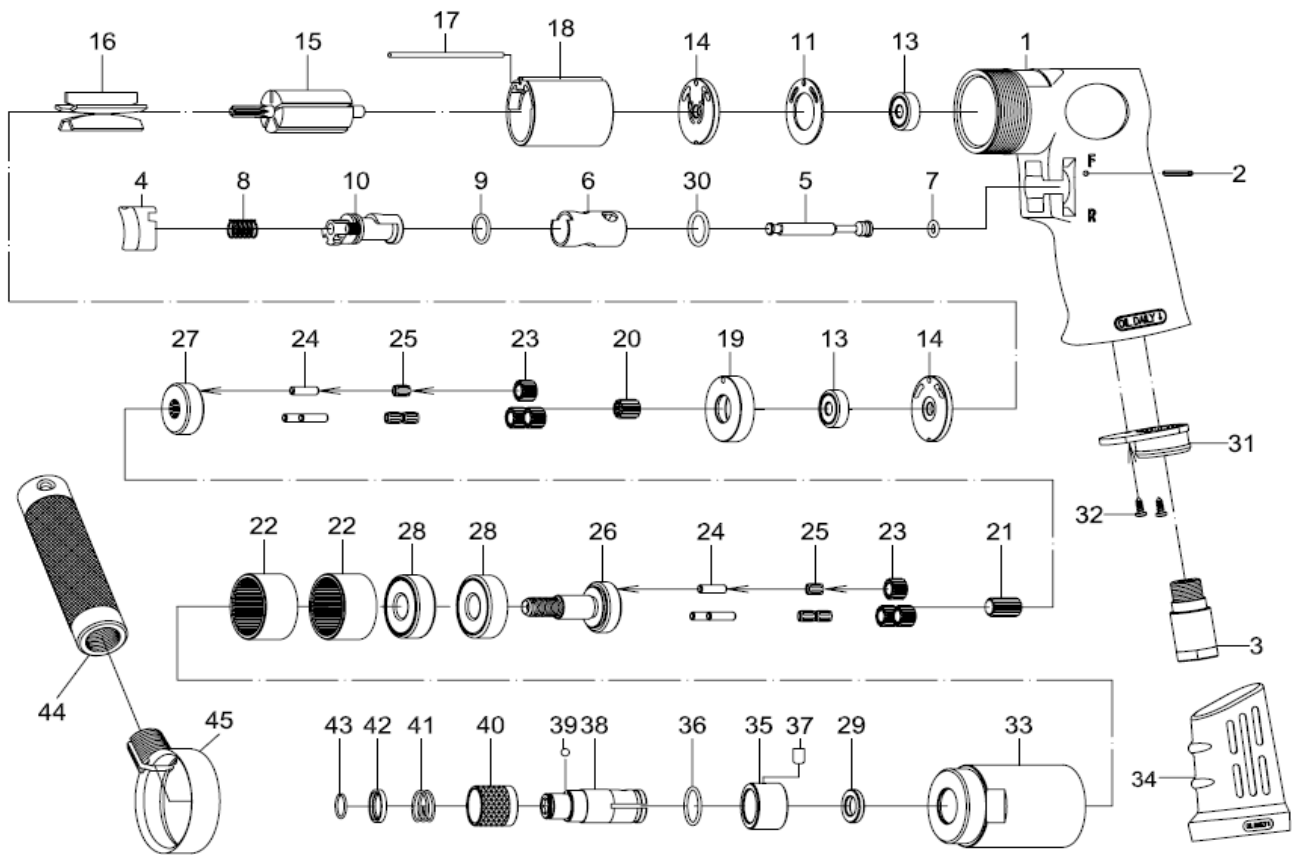

# RP2765

ITEM	PART NO.	DESCRIPTION	QTY	ITEM	PART NO.	DESCRIPTION	QTY
1	2050485813	MOTOR HOUSING	1	26	2050485393	WORK SPINDLE	1
2	2050485833	SPRING PIN	1	27	2050485403	REDUCTION SPINDLE	1
3	2050485103	AIR INLET	1	*28	2050486953	BALL BEARING	2
4	2050486783	TRIGGER	1	29	2050485223	CHUCK SPACER	1
5	2050485843	VALVE STEM	1	*30	2050485983	O-RING	1
6	2050485853	REVERSE BUSHING	1	31	2050485163	EXHAUST DIFFUSER	1
*7	2050485133	O-RING	1	32	2050484193	SCREW	2
8	2050485143	VALVE SRPING	1	33	2050485413	CLAMP NUT	1
*9	2050485863	O-RING	1	34	2050485993	RUBBER GRIP	1
10	2050485873	REVERSE LEVER	1	35	2050507673	RETAINER	1
11	2050485883	MOTOR GASKET	1	*36	2050507683	O-RING	1
*13	2050486803	BALL BEARING	2	37	2050507693	SET SCREW	1
14	2050485893	END PLATE	2	38	2050507703	SPINDLE	1
15	2050485903	ROTOR	1	39	2050507713	STEEL BALL	1
*16	2050485913	ROTOR BLADES (SET OF 5)	1	40	2050507723	BALL RETAINER	1
17	2050485923	SPRING PIN	1	41	2050507733	SPRING	1
18	2050485933	CYLINDER	1	42	2050507743	WASHER	1
19	2050485943	SPACER	1	43	2050507753	RETAINING RING	1
20	2050485353	PINION GEAR	1	*	2050507803	Tune-up kit ( 7, 9, 13, 16, 25, 28, 30, 36 )	
21	2050485363	CENTER GEAR	1	44	2050485343	Handle (optional)	
22	2050485953	INTERNAL GEAR	2	45	2050485333	Retainer (optional)	
23	2050485373	PLANET GEAR	6				
24	2050484163	PIN	6				
*25	2050496723	NEEDLE BEARING	6				

Part No.2050512413