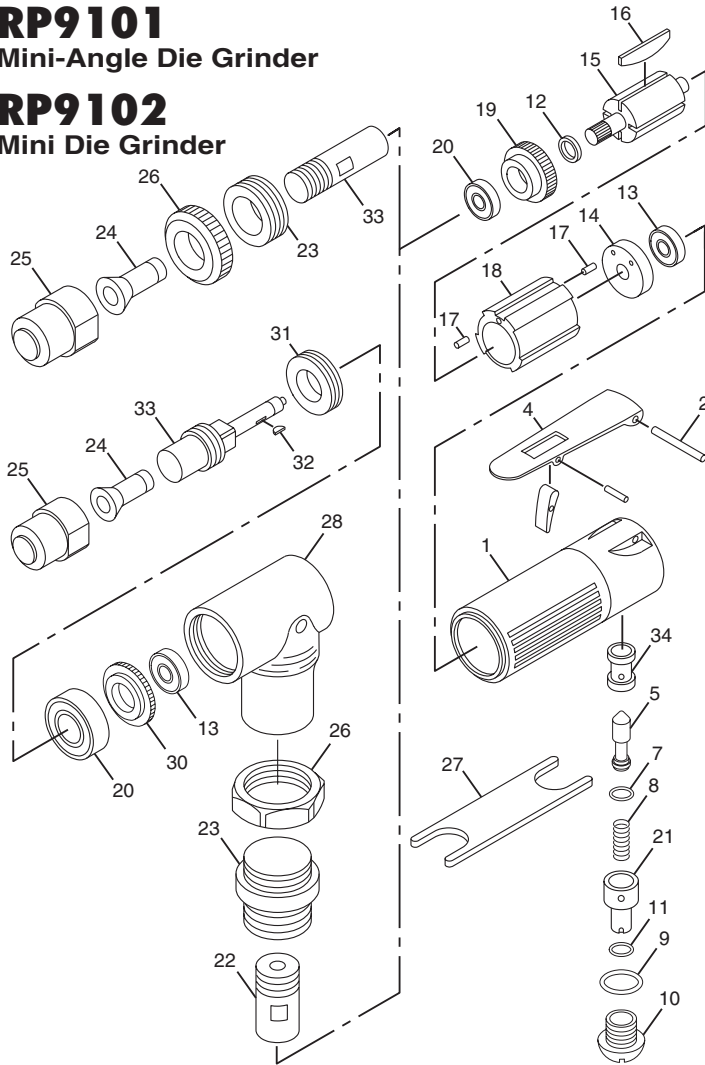

## Mini Die Grinder

Index No.	Part No.	Description	No. Req'd.
1	2050519223	Housing-Motor (Incl: Index No.34)	1
2	CA144787	Pin-Throttle	1
4	2050519233	Lever-Throttle (Incl: Lockout)	1
5	CA144789	Valve-Throttle	1
7	CA144842	O-Ring (P4)	1
8	CA144790	Spring-Throttle Valve	1
9	CA144843	O-Ring (P10)	1
10	CA144791	Plug-Throttle Valve	1
11	CA144844	O-Ring (P7)	1
12	CA144792	Collar-Rotor	1
13	CA144793	Bearing-Ball (RP9101)	2
14	CA144793	Bearing-Ball (RP9102)	1
14	CA144794	Plate-Rear End	1
15	CA144795	Rotor	1
16	CA144796	Blade Set-Rotor (4)	1
17	CA144797	Pin-Roll	2
18	CA144798	Liner	1
19	CA144799	Plate-Front End (RP9101)	1
19	CA144855	Plate-Front End (RP9102)	1
20	CA144800	Bearing-Ball (RP9101)	2
20	CA144800	Bearing-Ball (RP9102)	1
21	CA144801	Regulator-Air	1
22	CA144802	Pinion (RP9101)	1
23	CA144803	Nut-Clamp (RP9101)	1
23	CA144856	Nut-Clamp (RP9102)	1
24	C138727	Collet (1/4 in.)	1
24	C139289	Collet (6 mm)	1
25	C138728	Nut-Collet	1
26	2050519243	Cap-Housing (RP9101)	1
26	2050519253	Cap-Housing (RP9102)	1
27	CA144807	Wrench-Spanner	2
28	2050519263	Head-Housing. (Incl: Grease Fitting)	1
30	CA144809	Gear-Bevel (RP9101)	1
31	CA144810	Ring-Lock (RP9101)	1
32	CA144811	Key (RP9101)	1
33	CA144812	Spindle (RP9101)	1
33	CA144858	Spindle (RP9102)	1
34	CA147745	Bushing-Throttle Valve	1
35	CA144813	Decal Safety Warning (not shown)	1
35	CA145217	Motor Assy. for RP9101 (Incl: Index Nos. 13, 14, 15, 16, 17, 18, 19, 20 & 22)	1
	CA145315	Motor Assy. for RP9102 (Incl: Index Nos. 13, 14, 15, 16, 17, 18, 19, 20 & 33)	1
	CA145218	Gear Housing Assy. for RP9101 (Incl: Index Nos. 13, 20, 28, 30, 31, 32, & 33)	1
	CA145219	Housing Assy. for RP9101 & RP9102 (Incl: Index Nos. 1, 5, 7, 8, 9, 10, 11 & 21)	1