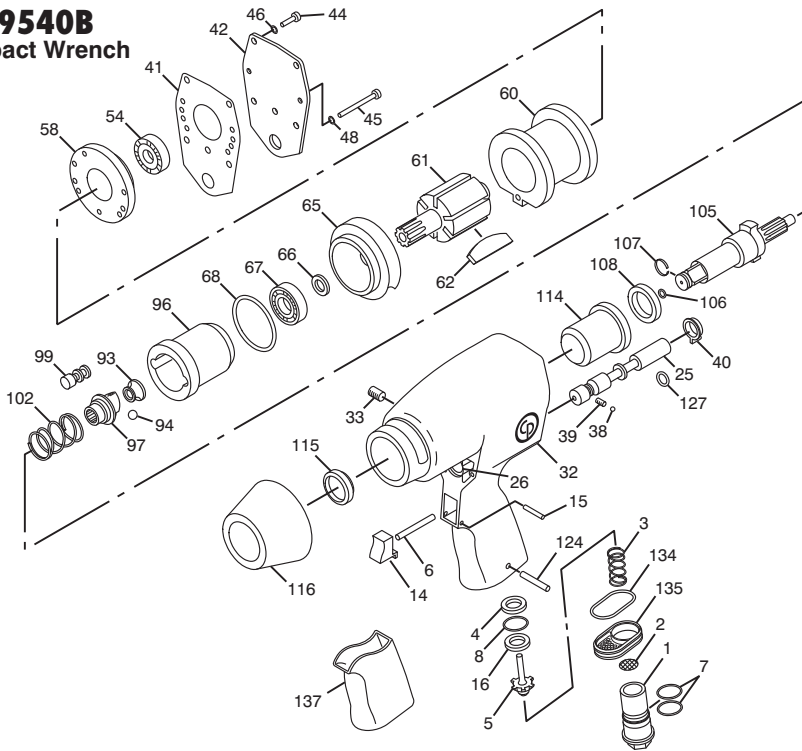

RP9540B Impact Wrench

Index No.	Part No.	Description	No. Req'd.	Index No.	Part No.	Description	No. Req'd.
1	CA147022	Bushing-Air Inlet (1/4 in. NPT)	1	68	CA045206	O-Ring (-032)	1
2	CA059037	Strainer-Air	1	93	KF144074	Pilot	1
3	CA142464	Spring-Throttle	1	94	CO11046	Ball-Steel .312" dia.	1
4	CA149095	Spacer	1	96	KF144076	Cage-Hammer	1
5	CA142460	Valve-Throttle	1	97	CA045906	Carn-Hammer	1
6	CA144831	Pin-Throttle	1	99	CA045902	Pin	2
7	C105693	O-Ring (-017)	2	102	KF144075	Spring	1
8	CA149096	O-Ring	1	105	CA045907	Shank-Anvil (1/2 in. Sq. Dr.) (Incl: Index Nos. 106, 107)	1
14	CA147017	Trigger	1		CA046723	Shank-Anvil (1/2 in. Sq. Dr. Extended) (Incl: Index Nos. 106 & 107)	1
15	CA144836	Pin-Roll 3/32 x 11/16	1	106	P083071	O-Ring (-011)	1
16	C139037	Seat-Throttle	1	107	CA088097	Retainer-Socket	1
25	CA147016	Valve-Reverse	1	108	KF129046	Spacer	1
26	CA147015	Bushing-Reverse Valve	1	114	CA099916	Bushing	1
32	CA157775	Housing-Motor (Incl: Index Nos. 26)	1	115	CA088095	Seal-Oil	1
33	S089953	Plug-Pipe (1/16 in. NPT)	1	116	KF129085	Shield	1
38	S008613	Ball Steel .156" dia.	1	124	R086991	Pin-Roll 3/16 x 1	1
39	CA147021	Spring-Detent	1	127	CA147018	O-Ring (-203)	1
40	CA147019	Lever-Regulator	1	134	CA148528	Gasket-Exhaust Deflector	1
41	CA147020	Gasket	1	135	CA147023	Deflector-Exhaust	1
42	CA157776	Cover-Housing	1	136	CA155779	Decal-Warning	1
44	CA088193	Screw-Socket Cap 10-24 x 7/8	4	137	8940158432	Grip	1
45	KF129084	Screw-Socket Cap 8-32 x 2 1/8	3				
46	S091250	Lockwasher #10	4				
48	S008020	Lockwasher #8	3				
54	C075878	Bearing-Ball	1				
58	CA099904	Plate-Rear End	1				
60	CA147025	Liner	1				
61	CA147024	Rotor	1				
62	KF131274	Blade Set-Rotor (6)	1				
65	CA099903	Plate-Front End	1				
66	CA087513	Seal-Oil	1				
67	C066342	Bearing-Ball	1				

Tune-Up Kit

Repair Kit

CA157793(Incl: Index Nos. 7, 41, 62, 66, 68, 94, 99, 102, 105, 106, 107, 115 & 127)