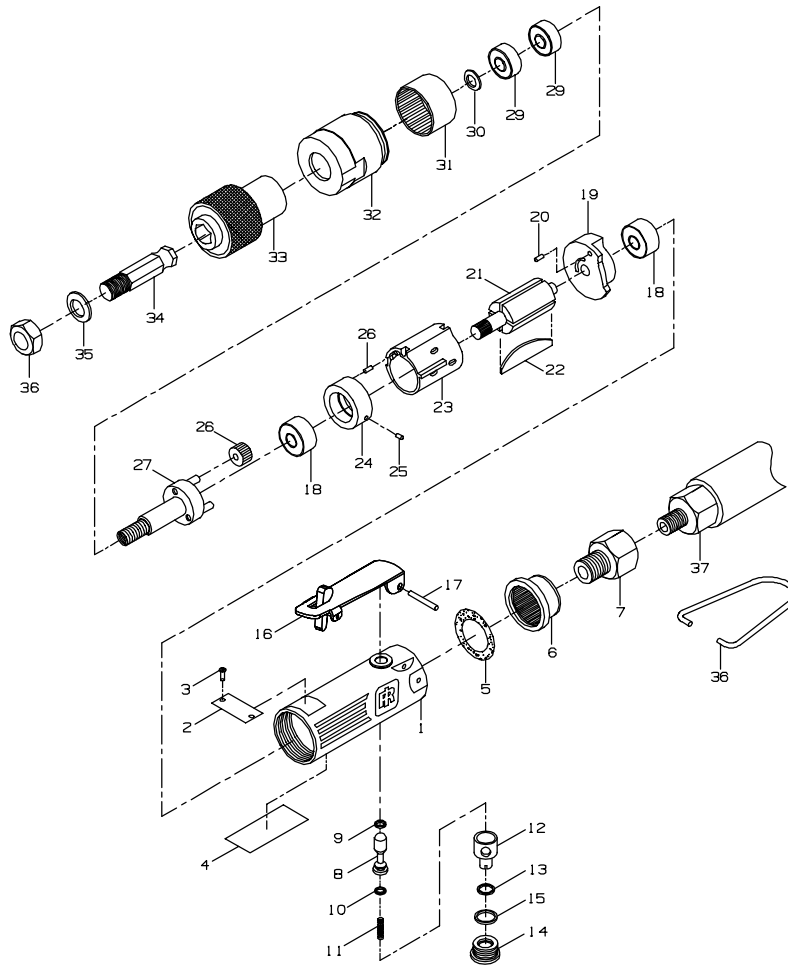

MODEL 327LS GEARED TIRE BUFFER

(TPA1723)

PART NUMBER FOR ORDERING

1	Motor Housing Assembly	327LS-A40	21	Rotor	327LS-53
2	Nameplate	327LS-301	22	Vane Packet (set of 4 Vanes)	327-42-4
3	Nameplate Rivet (2)	327-222	23	Cylinder	327LS-3
4	Warning Label	327LS-99	24	Front Endplate Assembly	327LS-A11
5	Muffler	327LS-311	25	Pin	327LS-98
6	Exhaust Deflector	327LS-123	26	Pin	327-98
7	Inlet Bushing	327-565	27	Spindle Planet Gears (3)	327LS-10
8	Throttle Valve Assembly	327-A302	28	Spindle	327LS-8
9	O-ring	327LS-157	29	Spindle Bearing (2)	327LS-24
10	O-ring	327-159	30	Spacer	327LS-25
11	Throttle Valve Spring	327-51	31	Ring Gear	327LS-406
12	Air Regulator	327-249	32	Ring Gear Cap	327LS-27
13	O-ring	327-251	33	Quick Chuck	327LS-979
14	Throttle Valve Cap Assembly	327-A266	34	Adapter	327LS-1
15	O-ring	327-206	35	Washer	327LS-2
16	Lever	327LS-273	36	Nut	327LS-305
17	Pin	327-120	37	Hanger	327LS-365
18	Rotor Bearing (2)	327-22	38	Exhaust Hose Assembly	327LS-K284
19	Rear Endplate Assembly	327-A12			
20	Pin (2)	327-98			