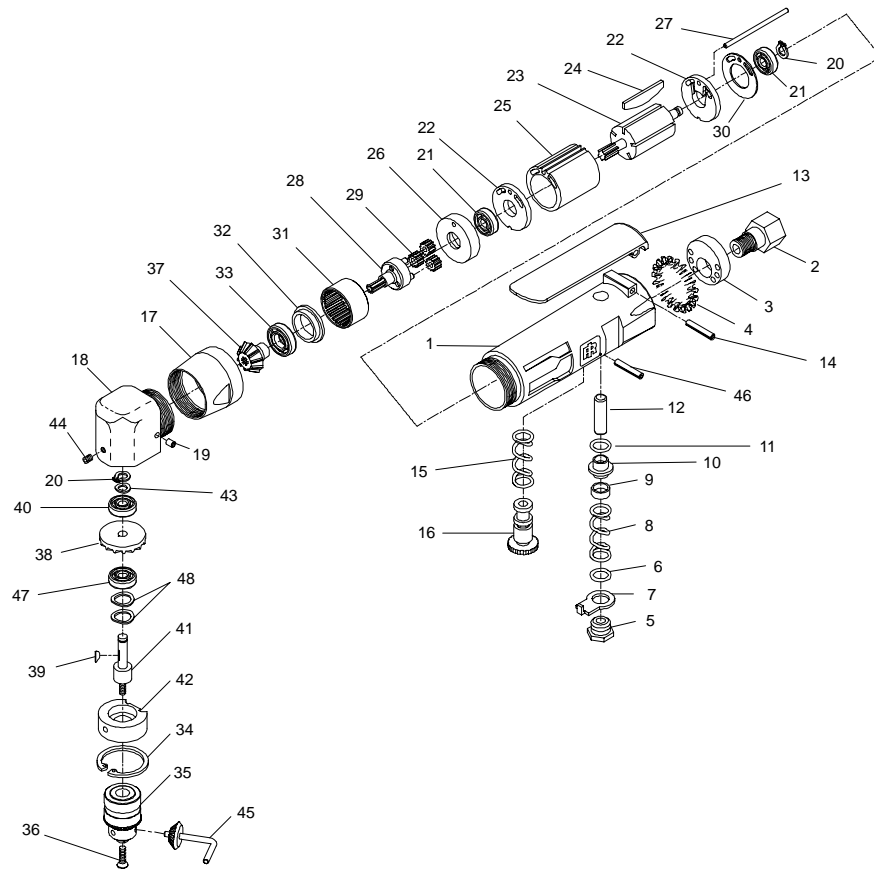

MODELS 7804R AND 7804R-EU ANGLE DRILLS

(TPA1392)

PART NUMBER FOR ORDERING

1	Motor Housing	7804R-A40	25	Cylinder	7802R-3
*	Warning Label		26	Rotor Bearing Housing	7802R-13
	for 7804R	WARNING-7-99	27	Cylinder Dowel	7802R-98
	for 7804R-EU	EU-99	28	Spindle Assembly	7804R-A8
2	Inlet Bushing	7804R-565	29	Planet Gear (3)	7804R-10
3	Exhaust Silencer	7804R-23	30	Motor Gasket	7804R-701
4	Muffler Element	7804R-311	31	Ring Gear	7802R-406
5	Valve Screw Assembly	7804R-A262	32	Spindle Spacer	7804R-5
6	Valve Screw O-ring	308-251	33	Pinion Bearing	7804R-510
7	Reverse Valve Retainer	7804R-120	34	Bearing Case Retainer	7804R-590
8	Throttle Valve Spring	7804R-51	35	Chuck (3/8" capacity)	7802-99
9	Throttle Valve Spring Seat	223-118	36	Chuck Retaining Screw	7802R-95
10	Throttle Valve Assembly	7804R-A302	37	Pinion	7804R-551
11	Throttle Valve Seal	223-103	38	Pinion Gear	7804R-552
12	Throttle Valve Pin	7804R-255	39	Pinion Gear Key	7804R-579
13	Throttle Lever	7804R-400	40	Upper Gear Bearing	7804R-22
14	Throttle Lever Pin	107-120	41	Arbor	7804R-4
15	Reverse Valve Spring	7804R-664	42	Bearing Case	7804R-531
16	Reverse Valve	7804R-329	43	Upper Thrust Washer	7804R-278
17	Motor Clamp Nut	7804R-306	44	Bearing Case Set Screw	206-299
18	Angle Housing Assembly	7804R-A550	45	Chuck Key	7802-253
19	Grease Fitting	DOF9-879	46	Reverse Valve Lock Pin	7804R-121
20	Bearing Retaining Ring (2)	7802R-118	47	Front Spindle Bearing	7804R-25
21	Bearing (2)	7802R-24	48	Lower Thrust Washer (2)	7804R-52
22	End Plate (2)	7802R-12	*	Nameplate	
23	Rotor	7804R-53		for 7804R	7804R-301
24	Vane Packet (set of 5 Vanes)	7802-42-5		for 7804R-EU	7804R-EU-301

* Not illustrated.